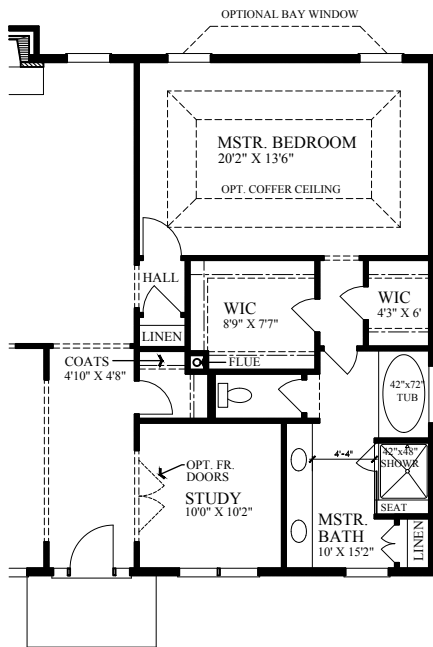

Poplar

MASTER BATH OPTION "B"

OPTIONAL LUXURY MASTER BATH

This is an artist's conception. Rendering may vary slightly from actual construction, and may reflect optional dormers, railings, entry and garage door styles. We reserve the right to substitute materials of comparable quality. Copyright 3/14/2016