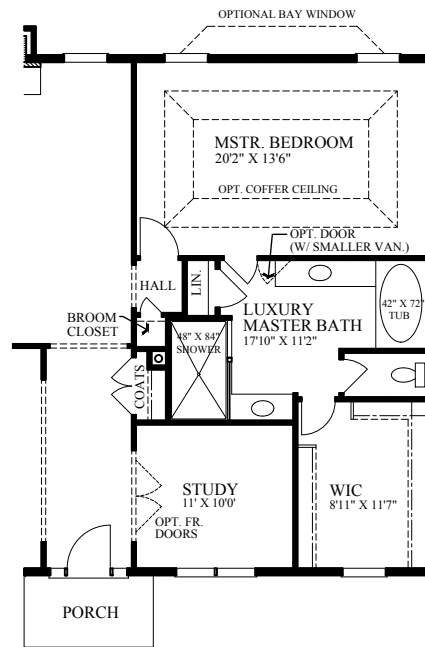

Poplar

MASTER BATH OPTION "B"

OPTIONAL LUXURY MASTER BATH

This is an artist's conception. Rendering may vary slightly from actual construction, and may reflect optional dormers, railings, entry and garage door styles. We reserve the right to substitute materials of comparable quality. Copyright 3/14/2016