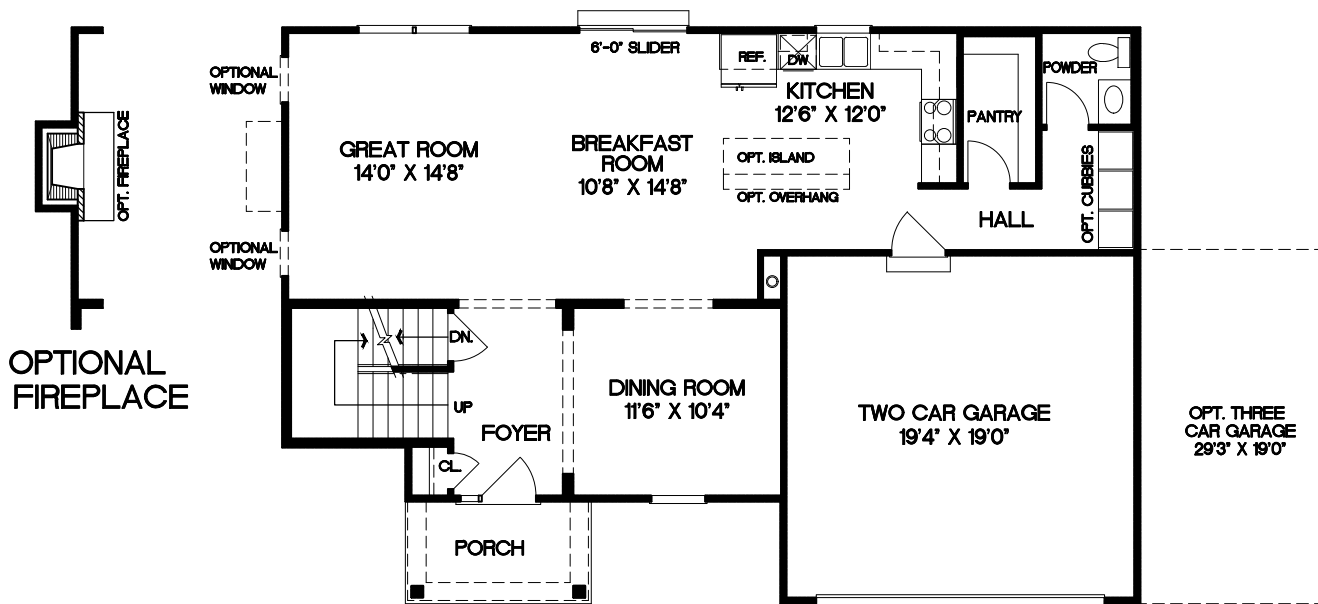

# Evergreen

Due to evolutionary changes in our design process, there may be variations in room dimensions, door swings, and window and door locations. We reserve the right to substitute materials of comparable quality. Standard features vary by community. Some features shown as standard may be optional. Some features shown as optional may be standard. Renderings may reflect optional dormers, railings, entry and garage door styles. See Sales Manager for standard and optional features for each community.

# Evergreen

"A"

OPTIONAL PORCH RAILING

"B"

OPT. 9'-0" HIGH CEILING THROUGH-OUT

Due to evolutionary changes in our design process, there may be variations in room dimensions, door swings, and window and door locations. We reserve the right to substitute materials of comparable quality. Standard features vary by community. Some features shown as standard may be optional. Some features shown as optional may be standard. Renderings may reflect optional dormers, railings, entry and garage door styles. See Sales Manager for standard and optional features for each community.  
Copyright 09/28/2021