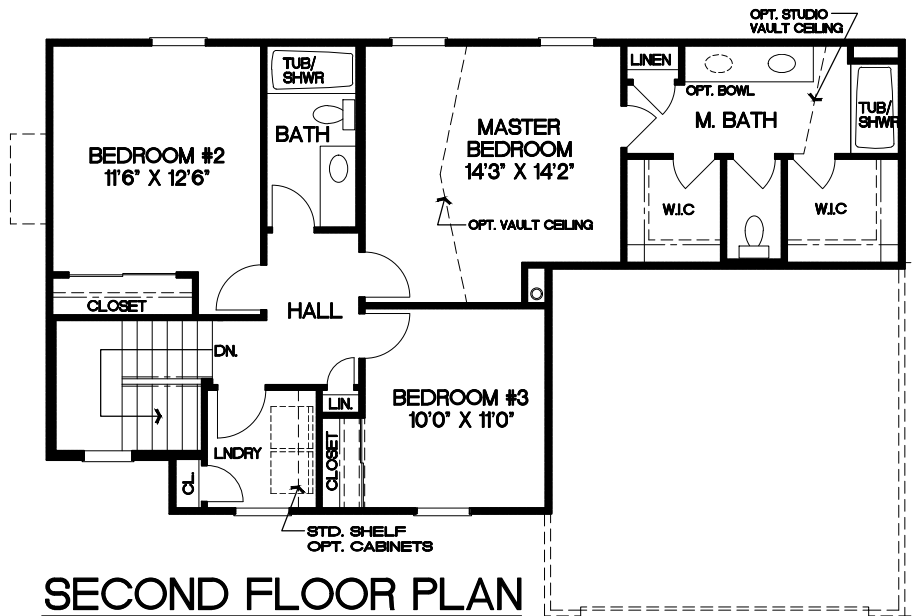

# Evergreen

Due to evolutionary changes in our design process, there may be variations in room dimensions, door swings, and window and door locations. We reserve the right to substitute materials of comparable quality. Standard features vary by community. Some features shown as standard may be optional. Some features shown as optional may be standard. Renderings may reflect optional dormers, railings, entry and garage door styles. See Sales Manager for standard and optional features for each community.

# Evergreen

"A"

OPTIONAL PORCH RAILING

"B"

OPT. 9'-0" HIGH CEILING THROUGH-OUT

Due to evolutionary changes in our design process, there may be variations in room dimensions, door swings, and window and door locations. We reserve the right to substitute materials of comparable quality. Standard features vary by community. Some features shown as standard may be optional. Some features shown as optional may be standard. Renderings may reflect optional dormers, railings, entry and garage door styles. See Sales Manager for standard and optional features for each community.  
Copyright 09/28/2021