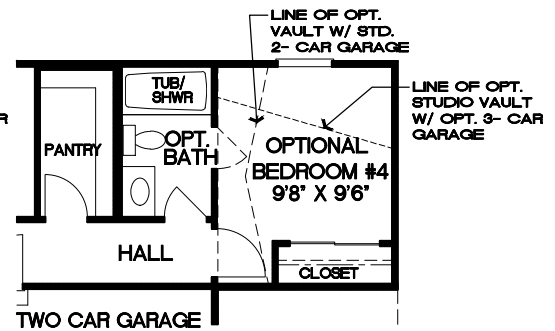

Evergreen

Due to evolutionary changes in our design process, there may be variations in room dimensions, door swings, and window and door locations. We reserve the right to substitute materials of comparable quality. Standard features vary by community. Some features shown as standard may be optional. Some features shown as optional may be standard. Renderings may reflect optional dormers, railings, entry and garage door styles. See Sales Manager for standard and optional features for each community.