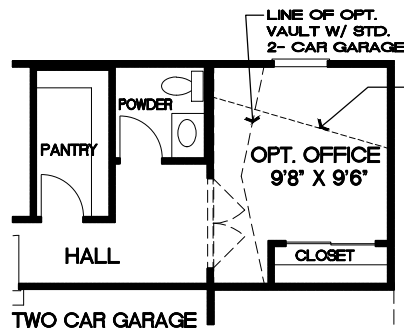

Evergreen

Due to evolutionary changes in our design process, there may be variations in room dimensions, door swings, and window and door locations. We reserve the right to substitute materials of comparable quality. Standard features vary by community. Some features shown as standard may be optional. Some features shown as optional may be standard. Renderings may reflect optional dormers, railings, entry and garage door styles. See Sales Manager for standard and optional features for each community.