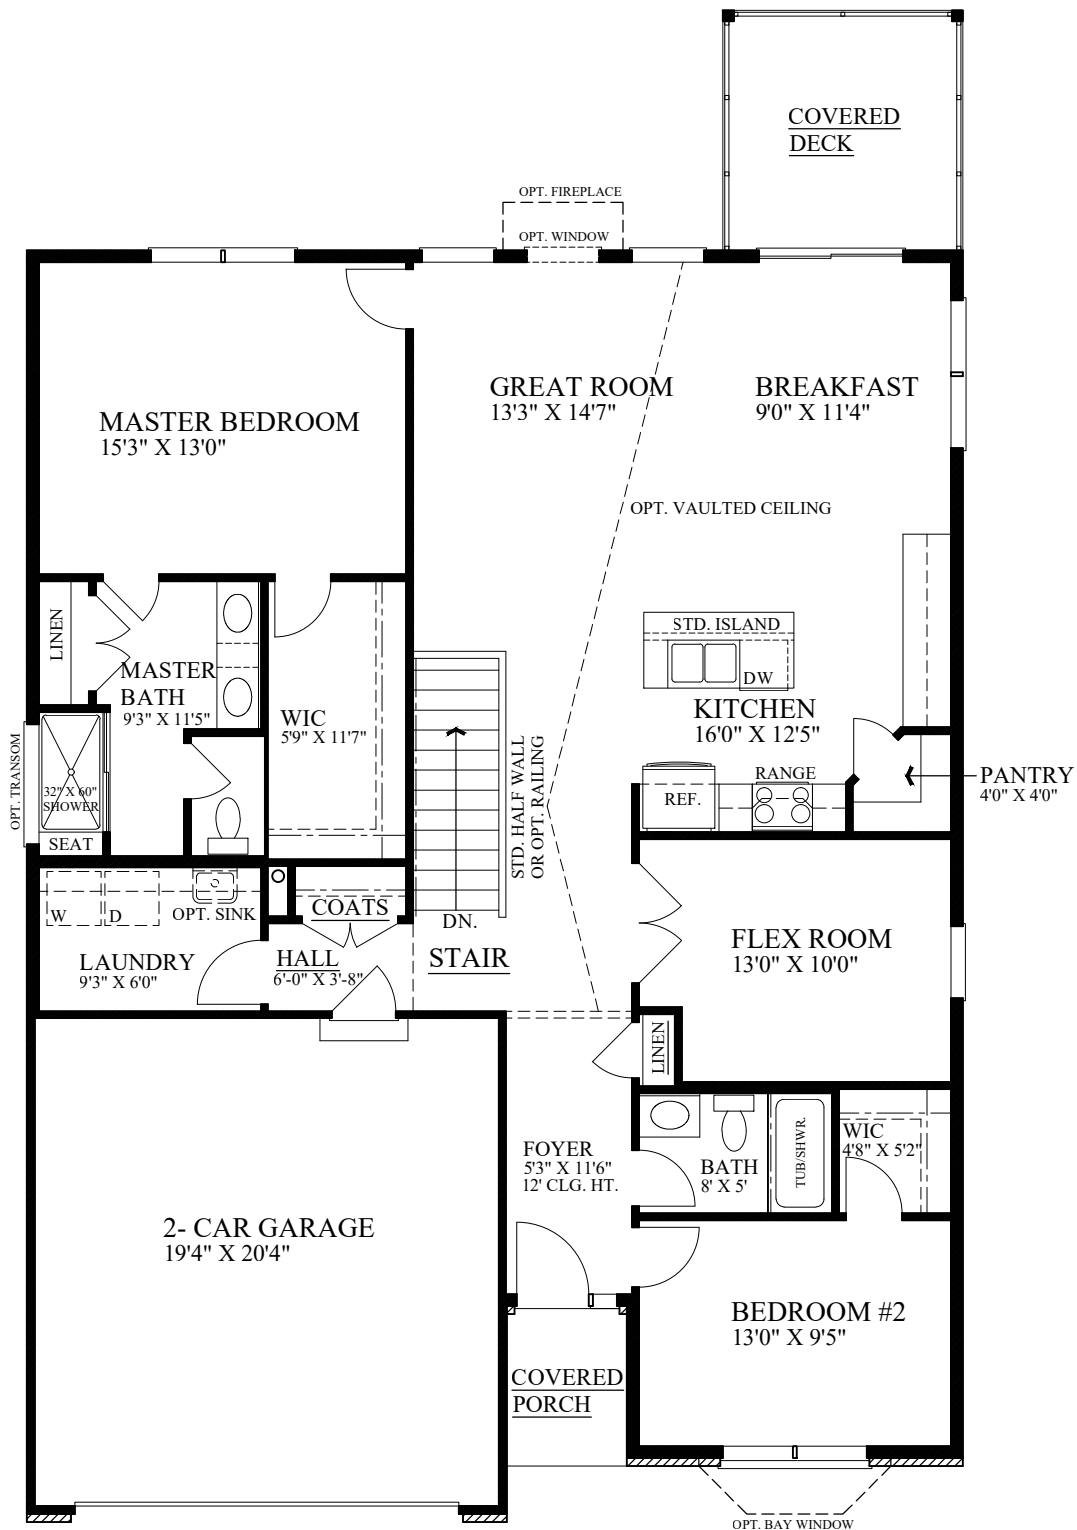

Albatross

FIRST FLOOR PLAN
1,590 SF.

Due to evolutionary changes in our design process, there may be variations in room dimensions, door swings, and window and door locations. We reserve the right to substitute materials of comparable quality. Standard features vary by community. Some features shown as standard may be optional. Some features shown as optional may be standard. Renderings may reflect optional dormers, railings, entry and garage door styles. See Sales Manager for standard and optional features for each community.
Copyright 12/09/2022