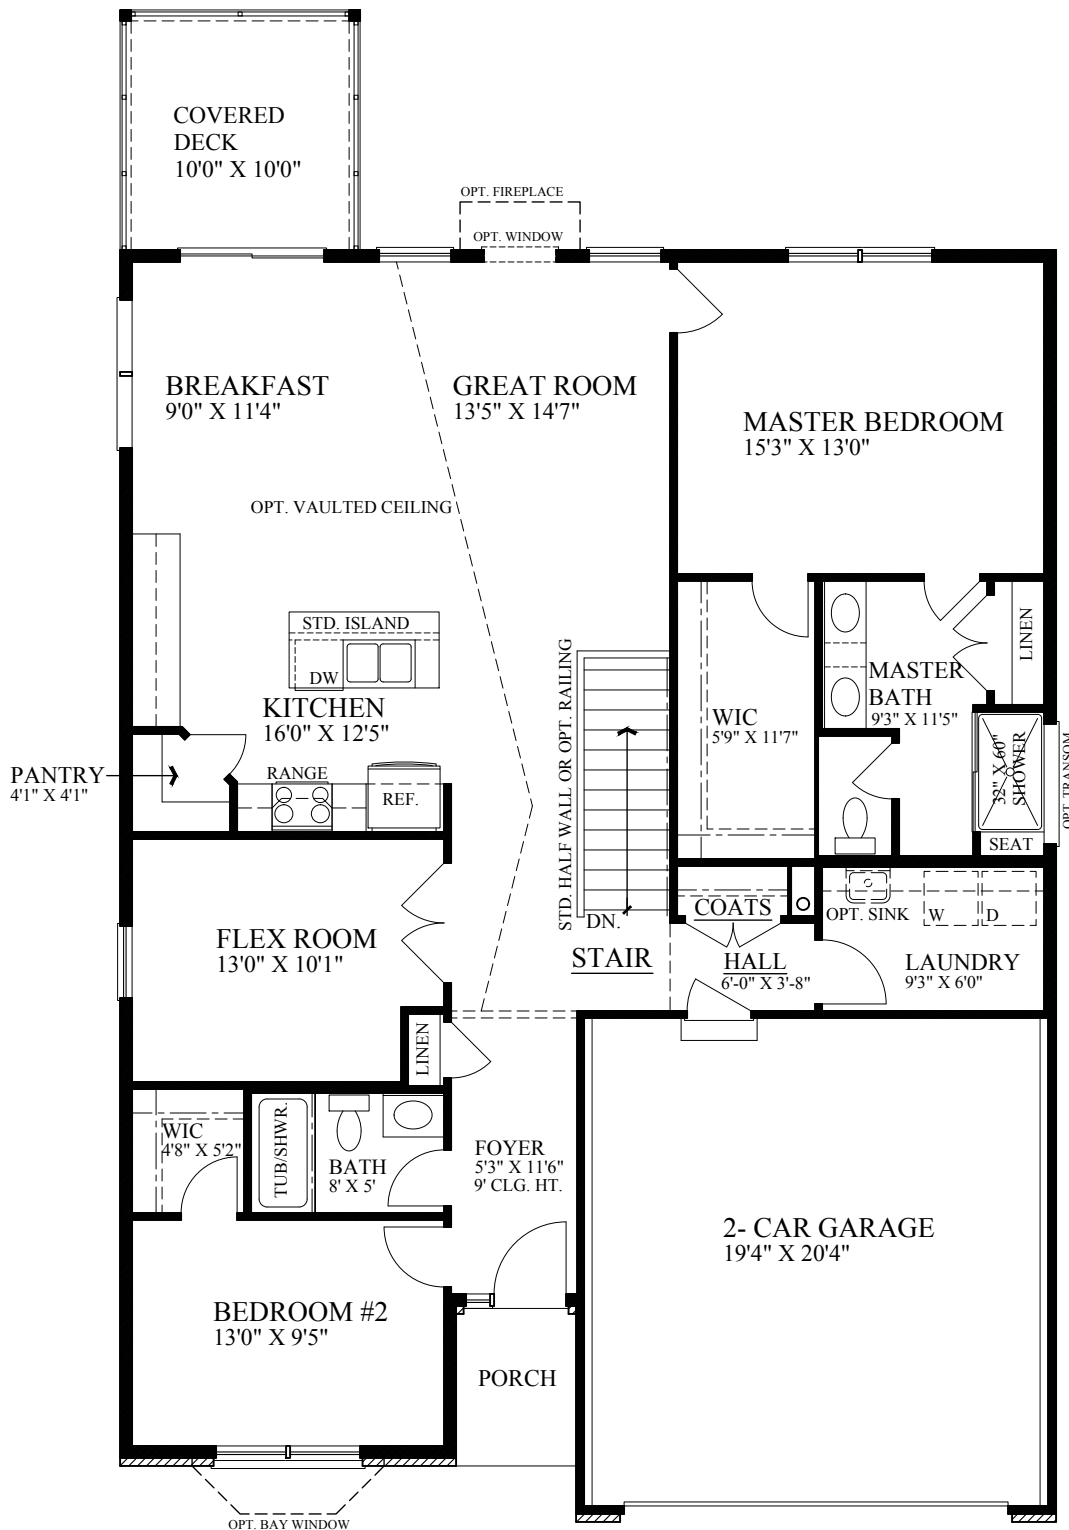

Albatross

FIRST FLOOR PLAN
1,590 SF.

Due to evolutionary changes in our design process, there may be variations in room dimensions, door swings, and window and door locations. We reserve the right to substitute materials of comparable quality. Standard features vary by community. Some features shown as standard may be optional. Some features shown as optional may be standard. Renderings may reflect optional dormers, railings, entry and garage door styles. See Sales Manager for standard and optional features for each community.
Copyright 10/11/2023